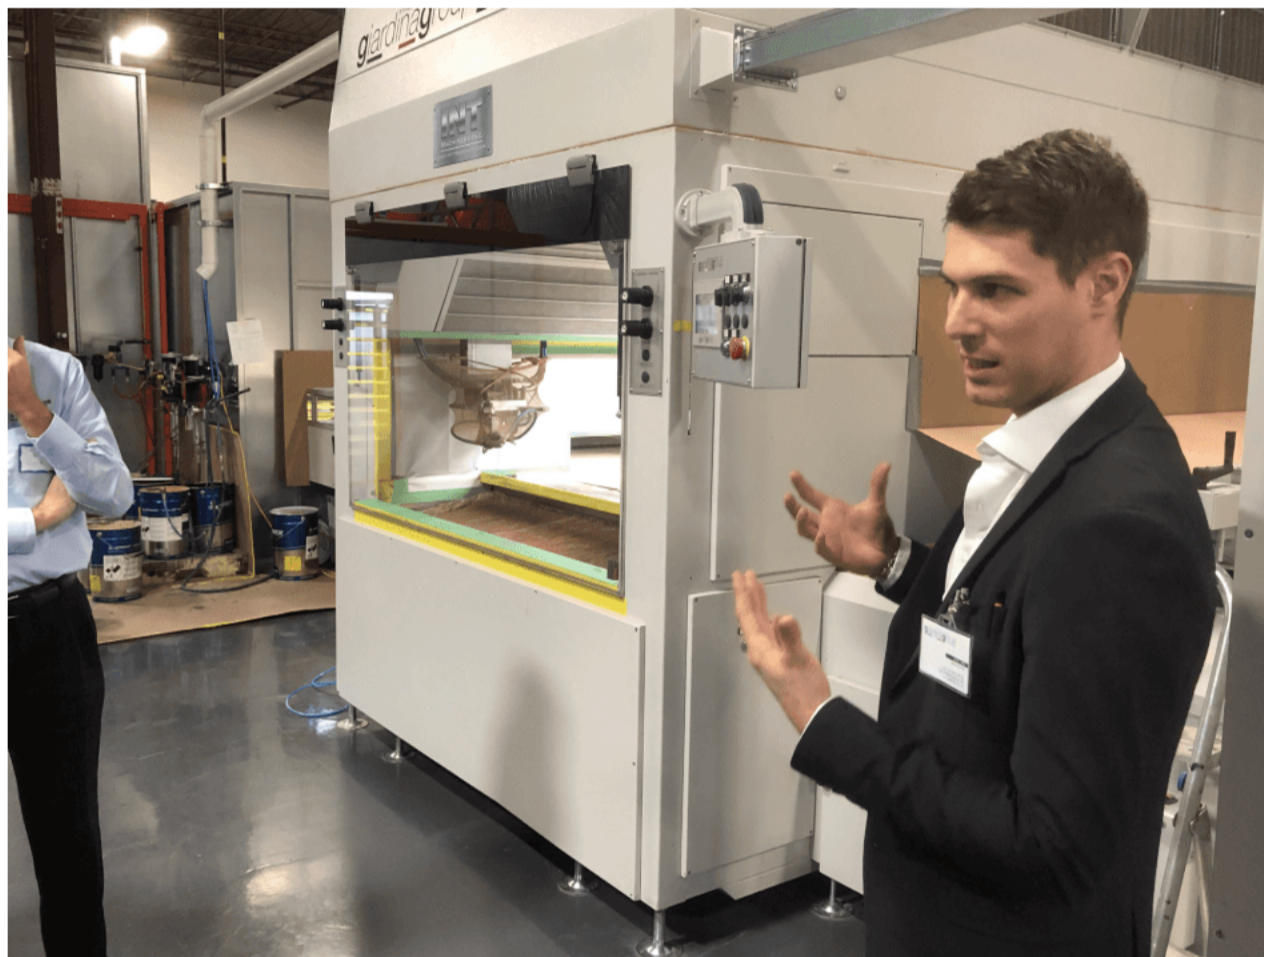

Articles > [Fabrication](#)

INT shows off new Giardina paint line at Cobra Doors

November 27, 2019

By Patrick Flannery

Topics

[Fabrication](#)

INT Machinery invited guests to Cobra Doors in Vaughan, Ont., to check out their recently installed Giardina paint line coupled with a Schubox dryer oven supplied by Shuberts through Yorke Towne. Guests enjoyed some coffee and doughnuts and chatted with representatives from INT, Giardina, Yorke Towne and the client, Cobra Doors, while watching the line apply paint to lineal and door slabs.

The line can paint 200 doors per day using two automated heads. There was no smell of paint or visible mist escaping the machine enclosure. Operators mask the parts, load the conveyor and the parts travel through the paint process and into the dryer where they are loaded on to drying racks.